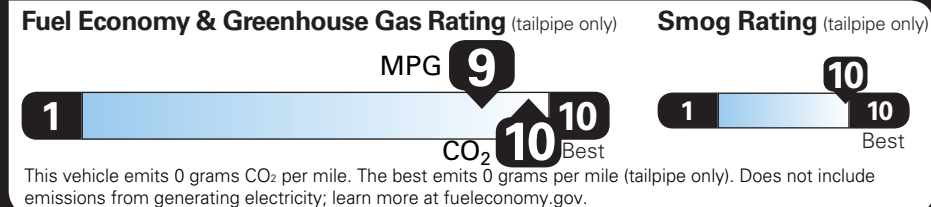

CALIFORNIA EMISSIONS REQUIREMENTS INCLUDES GM J1772 & CCS ADAPTERS	600.00
--	--------

TOTAL OPTIONS	\$5,200.00
TOTAL VEHICLE & OPTIONS	\$58,800.00
DESTINATION CHARGE	1,795.00

TOTAL VEHICLE PRICE* \$60,595.00

EPA DOT Fuel Economy and Environment

Electric Vehicle

You save \$4,250
in fuel costs over 5 years compared to the average new vehicle.

Annual fuel COST \$850

Actual results will vary for many reasons, including driving conditions and how you drive and maintain your vehicle. The average new vehicle gets 29 MPG and costs \$8,500 to fuel over 5 years. Cost estimates are based on 15,000 miles per year at \$0.17 per kW-hr. MPGe is miles per gasoline gallon equivalent. Vehicle emissions are a significant cause of climate change and smog.