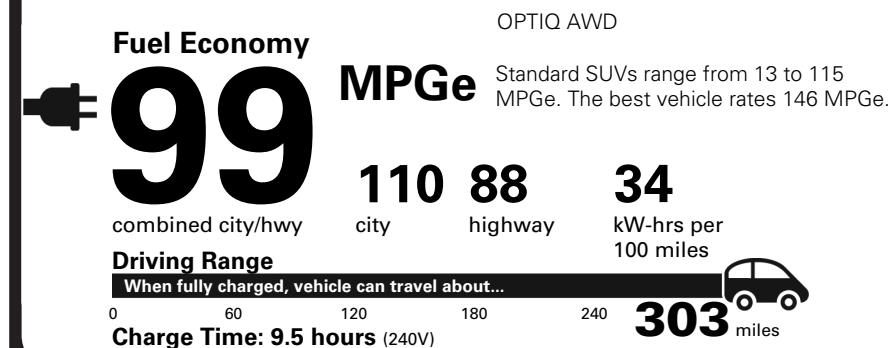

MANUFACTURER'S SUGGESTED RETAIL PRICE

STANDARD VEHICLE PRICE \$53,600.00

OPTIONS & PRICING

OPTIONS INSTALLED BY THE MANUFACTURER (MAY REPLACE STANDARD EQUIPMENT SHOWN)

PROPULSION, ELECTRIC, AWD	3,500.00
AUTUMN CANYON	1,100.00

EPA DOT Fuel Economy and Environment

Electric Vehicle

You save \$4,250
in fuel costs over 5 years compared to the average new vehicle.

Annual fuel COST \$850

Actual results will vary for many reasons, including driving conditions and how you drive and maintain your vehicle. The average new vehicle gets 29 MPG and costs \$8,500 to fuel over 5 years. Cost estimates are based on 15,000 miles per year at \$0.17 per kW-hr. MPGe is miles per gasoline gallon equivalent. Vehicle emissions are a significant cause of climate change and smog.