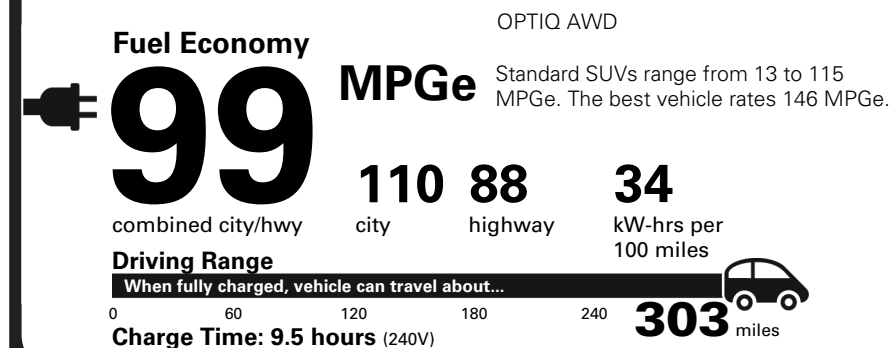

MANUFACTURER'S SUGGESTED RETAIL PRICE

STANDARD VEHICLE PRICE \$51,500.00

OPTIONS & PRICING

OPTIONS INSTALLED BY THE MANUFACTURER (MAY REPLACE STANDARD EQUIPMENT SHOWN)

PROPULSION, ELECTRIC, AWD	3,500.00
VIBRANT WHITE TRICOAT	1,325.00
CALIFORNIA EMISSIONS REQUIREMENTS INCLUDES GM J1772 & CCS ADAPTERS	600.00

TOTAL OPTIONS	\$5,425.00
TOTAL VEHICLE & OPTIONS	\$56,925.00

DESTINATION CHARGE 1,795.00

TOTAL VEHICLE PRICE* \$58,720.00

EPA DOT Fuel Economy and Environment

Electric Vehicle

You save \$4,250
in fuel costs over 5 years compared to the average new vehicle.