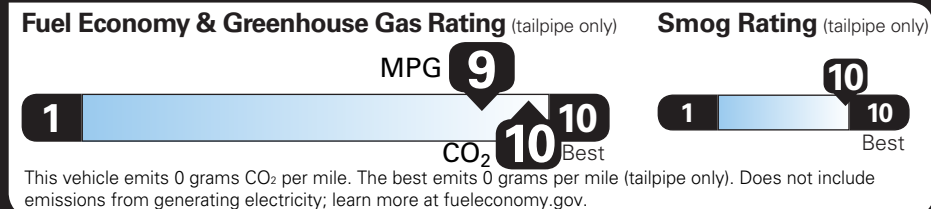

Actual results will vary for many reasons, including driving conditions and how you drive and maintain your vehicle. The average new vehicle gets 29 MPG and costs $8,500 to fuel over 5 years. Cost estimates are based on 15,000 miles per year at $0.17 per kW-hr. MPGe is miles per gasoline gallon equivalent. Vehicle emissions are a significant cause of climate change and smog.

fueleconomy.gov
Calculate personalized estimates and compare vehicles

GOVERNMENT 5-STAR SAFETY RATINGS

This vehicle has not been rated by the government for overall vehicle score, frontal crash, side crash or rollover risk.

Source: National Highway Traffic Safety Administration (NHTSA)
www.safercar.gov or 1-888-327-4236

PARTS CONTENT INFORMATION

FOR VEHICLES IN THIS CARLINE:
U.S./CANADIAN PARTS CONTENT: **43%**
MAJOR SOURCES OF FOREIGN PARTS CONTENT: CHINA 18%
KOREA 17%

NOTE: PARTS CONTENT DOES NOT INCLUDE FINAL ASSEMBLY, DISTRIBUTION, OR OTHER NON-PARTS COSTS.

FOR THIS VEHICLE:
FINAL ASSEMBLY POINT:
RAMOS ARIZPE, CZ MEXICO
COUNTRY OF ORIGIN:
ENGINE (MOTOR): KOREA
TRANSMISSION (ELECTRIC DRIVE UNIT): CHINA

This label has been applied pursuant to Federal law - Do not remove prior to delivery to the ultimate purchaser. *Includes Manufacturer's Recommended Pre-Delivery Service. Does not include dealer installed options and accessories not listed above, local taxes or license fees.

© 2009 General Motors LLC
GMLBL_PROD_0044 - 11/01/2025

On Better drives start with OnStar®
Activate today
Learn more at onstar.com, or scan the QR code
onstar.com/privacy

ORDER NO FRGRF SALES CODE E
SALES MODEL CODE 6MR26
DEALER NO 38306
FINAL ASSEMBLY:
RAMOS ARIZPE, CZ MEXICO

VIN 3GYK3EM46TS160966 REISSUE

DEALER TO WHOM DELIVERED
CADILLAC OF BELLEVUE
PO BOX 426
BELLEVUE, WA 98009