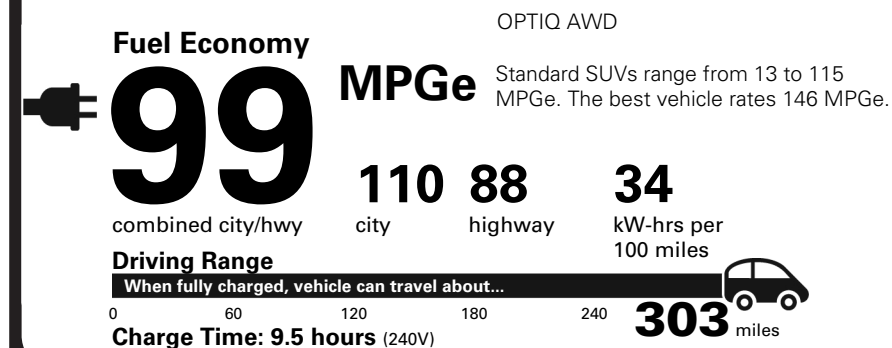

MANUFACTURER'S SUGGESTED RETAIL PRICE

STANDARD VEHICLE PRICE \$51,500.00

OPTIONS & PRICING

OPTIONS INSTALLED BY THE MANUFACTURER (MAY REPLACE STANDARD EQUIPMENT SHOWN)

PROPULSION, ELECTRIC, AWD	3,500.00
NIMBUS METALLIC	725.00
CALIFORNIA EMISSIONS REQUIREMENTS INCLUDES GM J1772 & CCS ADAPTERS	600.00
BLACK ROOF	600.00
TOTAL OPTIONS	\$5,425.00

TOTAL VEHICLE & OPTIONS	\$56,925.00
DESTINATION CHARGE	1,795.00

TOTAL VEHICLE PRICE* \$58,720.00

EPA DOT Fuel Economy and Environment

Electric Vehicle

You save \$4,250 in fuel costs over 5 years compared to the average new vehicle.