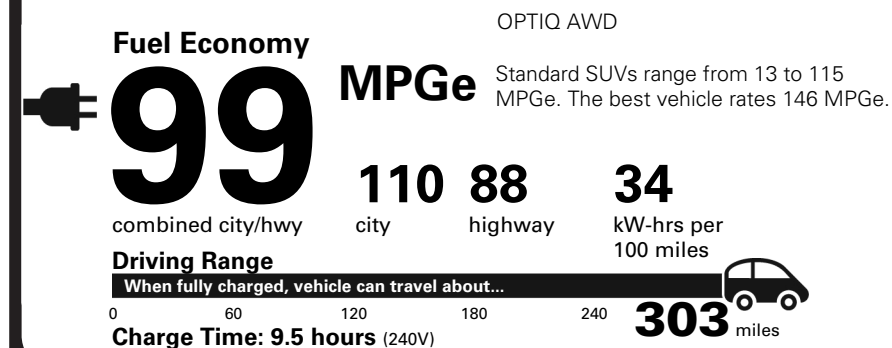

MANUFACTURER'S SUGGESTED RETAIL PRICE

STANDARD VEHICLE PRICE \$51,500.00

OPTIONS & PRICING

OPTIONS INSTALLED BY THE MANUFACTURER (MAY REPLACE STANDARD EQUIPMENT SHOWN)

PROPULSION, ELECTRIC, AWD	3,500.00
CALIFORNIA EMISSIONS REQUIREMENTS INCLUDES GM J1772 & CCS ADAPTERS	600.00

TOTAL OPTIONS	\$4,100.00
TOTAL VEHICLE & OPTIONS	\$55,600.00
DESTINATION CHARGE	1,795.00

TOTAL VEHICLE PRICE* \$57,395.00

EPA DOT Fuel Economy and Environment

Electric Vehicle

You save \$4,250 in fuel costs over 5 years compared to the average new vehicle.