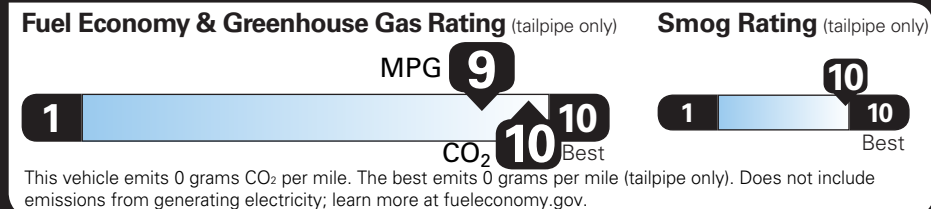

Actual results will vary for many reasons, including driving conditions and how you drive and maintain your vehicle. The average new vehicle gets 29 MPG and costs $8,500 to fuel over 5 years. Cost estimates are based on 15,000 miles per year at $0.17 per kW-hr. MPGe is miles per gasoline gallon equivalent. Vehicle emissions are a significant cause of climate change and smog.

fuel economy.gov
Calculate personalized estimates and compare vehicles

GOVERNMENT 5-STAR SAFETY RATINGS

This vehicle has not been rated by the government for overall vehicle score, frontal crash, side crash or rollover risk.

Source: National Highway Traffic Safety Administration (NHTSA)
www.safercar.gov or 1-888-327-4236

PARTS CONTENT INFORMATION

FOR VEHICLES IN THIS CARLINE:
U.S./CANADIAN PARTS CONTENT: **43%**
MAJOR SOURCES OF FOREIGN PARTS CONTENT: CHINA 18%
KOREA 17%

NOTE: PARTS CONTENT DOES NOT INCLUDE FINAL ASSEMBLY, DISTRIBUTION, OR OTHER NON-PARTS COSTS.

FOR THIS VEHICLE:
FINAL ASSEMBLY POINT:
RAMOS ARIZPE, CZ MEXICO
COUNTRY OF ORIGIN:
ENGINE (MOTOR): KOREA
TRANSMISSION (ELECTRIC DRIVE UNIT): CHINA

This label has been applied pursuant to Federal law - Do not remove prior to delivery to the ultimate purchaser. *Includes Manufacturer's Recommended Pre-Delivery Service. Does not include dealer installed options and accessories not listed above, local taxes or license fees.

© 2009 General Motors LLC
GMLBL_PROD_0044 - 11/01/2025

On Better drives start with OnStar®
Activate today

Learn more at onstar.com, or scan the QR code

onstar.com/privacy

ORDER NO FZKCZK SALES CODE E
SALES MODEL CODE 6MR26
DEALER NO 38306
FINAL ASSEMBLY:
RAMOS ARIZPE, CZ MEXICO

VIN 3GYK3EM43TS178888 REISSUE

DEALER TO WHOM DELIVERED
CADILLAC OF BELLEVUE
PO BOX 426
BELLEVUE, WA 98009