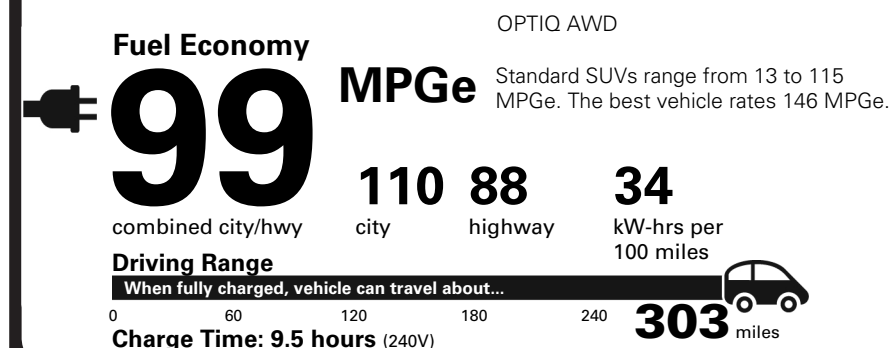

MANUFACTURER'S SUGGESTED RETAIL PRICE

STANDARD VEHICLE PRICE \$51,500.00

OPTIONS & PRICING

OPTIONS INSTALLED BY THE MANUFACTURER (MAY REPLACE STANDARD EQUIPMENT SHOWN)

PROPULSION, ELECTRIC, AWD	3,500.00
VIBRANT WHITE TRICOAT	1,325.00
CALIFORNIA EMISSIONS REQUIREMENTS INCLUDES GM J1772 & CCS ADAPTERS	600.00
BLACK ROOF	600.00
TOTAL OPTIONS	\$6,025.00

TOTAL VEHICLE & OPTIONS	\$57,525.00
DESTINATION CHARGE	1,795.00

TOTAL VEHICLE PRICE* \$59,320.00

EPA DOT Fuel Economy and Environment

Electric Vehicle

You save \$4,250 in fuel costs over 5 years compared to the average new vehicle.