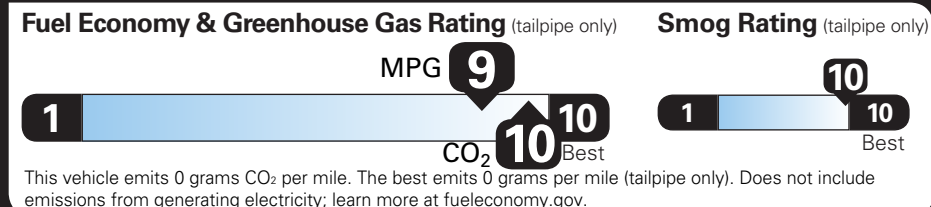

Actual results will vary for many reasons, including driving conditions and how you drive and maintain your vehicle. The average new vehicle gets 29 MPG and costs $8,500 to fuel over 5 years. Cost estimates are based on 15,000 miles per year at $0.17 per kW-hr. MPGe is miles per gasoline gallon equivalent. Vehicle emissions are a significant cause of climate change and smog.

fueleconomy.gov
Calculate personalized estimates and compare vehicles

GOVERNMENT 5-STAR SAFETY RATINGS

This vehicle has not been rated by the government for overall vehicle score, frontal crash, side crash or rollover risk.

Source: National Highway Traffic Safety Administration (NHTSA)
www.safercar.gov or 1-888-327-4236

PARTS CONTENT INFORMATION

FOR VEHICLES IN THIS CARLINE:
U.S./CANADIAN PARTS CONTENT: 43%
MAJOR SOURCES OF FOREIGN PARTS CONTENT: CHINA 18%
KOREA 17%

NOTE: PARTS CONTENT DOES NOT INCLUDE FINAL ASSEMBLY, DISTRIBUTION, OR OTHER NON-PARTS COSTS.

FOR THIS VEHICLE:
FINAL ASSEMBLY POINT:
RAMOS ARIZPE, CZ MEXICO
COUNTRY OF ORIGIN:
ENGINE (MOTOR): KOREA
TRANSMISSION (ELECTRIC DRIVE UNIT): CHINA

This label has been applied pursuant to Federal law - Do not remove prior to delivery to the ultimate purchaser. *Includes Manufacturer's Recommended Pre-Delivery Service. Does not include dealer installed options and accessories not listed above, local taxes or license fees.

© 2009 General Motors LLC
GMLBL_PROD_0044 - 11/01/2025

Better drives start with OnStar®
Activate today

Learn more at onstar.com, or scan the QR code
onstar.com/privacy

ORDER NO FXTWMB SALES CODE E
SALES MODEL CODE 6MR26
DEALER NO 38306
FINAL ASSEMBLY:
RAMOS ARIZPE, CZ MEXICO

VIN 3GYK3EM42TS173441 REISSUE

DEALER TO WHOM DELIVERED
CADILLAC OF BELLEVUE
PO BOX 426
BELLEVUE, WA 98009