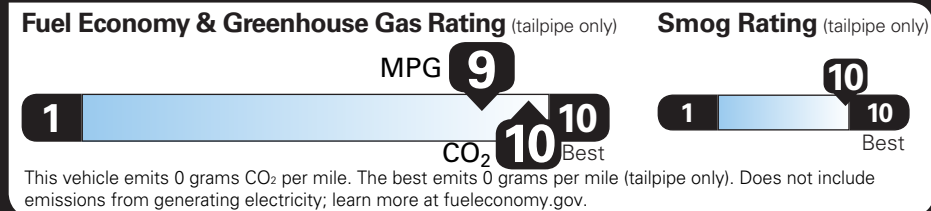

Actual results will vary for many reasons, including driving conditions and how you drive and maintain your vehicle. The average new vehicle gets 29 MPG and costs $8,500 to fuel over 5 years. Cost estimates are based on 15,000 miles per year at $0.17 per kW-hr. MPGe is miles per gasoline gallon equivalent. Vehicle emissions are a significant cause of climate change and smog.

fuel economy.gov
Calculate personalized estimates and compare vehicles

GOVERNMENT 5-STAR SAFETY RATINGS

This vehicle has not been rated by the government for overall vehicle score, frontal crash, side crash or rollover risk.

Source: National Highway Traffic Safety Administration (NHTSA)
www.safercar.gov or 1-888-327-4236

PARTS CONTENT INFORMATION

FOR VEHICLES IN THIS CARLINE:
U.S./CANADIAN PARTS CONTENT: **43%**
MAJOR SOURCES OF FOREIGN PARTS CONTENT: CHINA 18%
KOREA 17%

NOTE: PARTS CONTENT DOES NOT INCLUDE FINAL ASSEMBLY, DISTRIBUTION, OR OTHER NON-PARTS COSTS.

FOR THIS VEHICLE:
FINAL ASSEMBLY POINT:
RAMOS ARIZPE, CZ MEXICO
COUNTRY OF ORIGIN:
ENGINE (MOTOR): KOREA
TRANSMISSION (ELECTRIC DRIVE UNIT): CHINA

This label has been applied pursuant to Federal law - Do not remove prior to delivery to the ultimate purchaser. *Includes Manufacturer's Recommended Pre-Delivery Service. Does not include dealer installed options and accessories not listed above, local taxes or license fees.

© 2009 General Motors LLC
GMLBL_PROD_0044 - 11/01/2025

On Better drives start with OnStar®
Activate today

Learn more at onstar.com, or scan the QR code
onstar.com/privacy

ORDER NO FZBDZN SALES CODE E
SALES MODEL CODE 6MP26
DEALER NO 38306
FINAL ASSEMBLY:
RAMOS ARIZPE, CZ MEXICO

VIN 3GYK3BM5XTS176661 REISSUE

DEALER TO WHOM DELIVERED
CADILLAC OF BELLEVUE
PO BOX 426
BELLEVUE, WA 98009