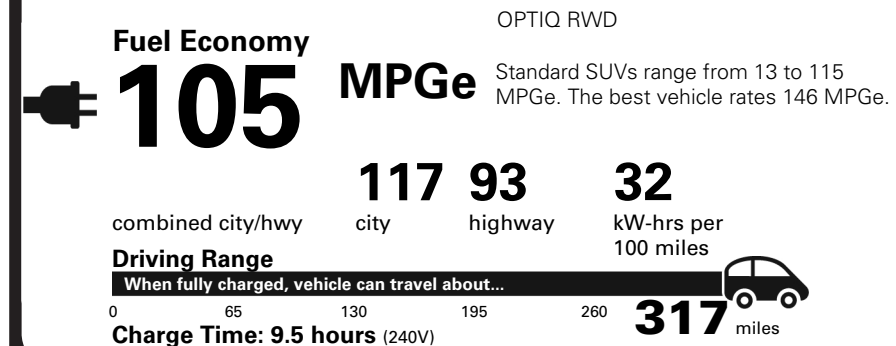

TOTAL OPTIONS	\$600.00
TOTAL VEHICLE & OPTIONS	\$51,500.00
DESTINATION CHARGE	1,795.00

TOTAL VEHICLE PRICE* \$53,295.00

EPA DOT Fuel Economy and Environment

Electric Vehicle

You save \$4,500
in fuel costs over 5 years compared to the average new vehicle.