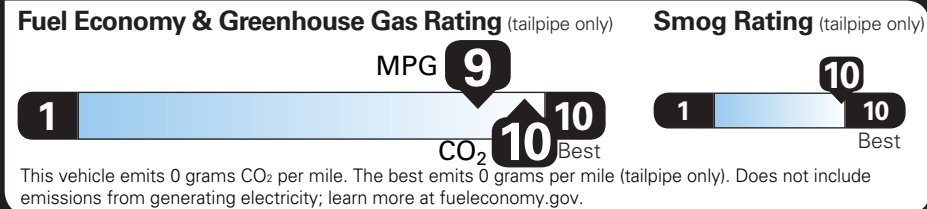

Actual results will vary for many reasons, including driving conditions and how you drive and maintain your vehicle. The average new vehicle gets 29 MPG and costs $8,500 to fuel over 5 years. Cost estimates are based on 15,000 miles per year at $0.17 per kW-hr. MPGe is miles per gasoline gallon equivalent. Vehicle emissions are a significant cause of climate change and smog.

fuel economy.gov

Calculate personalized estimates and compare vehicles

GOVERNMENT 5-STAR SAFETY RATINGS

This vehicle has not been rated by the government for overall vehicle score, frontal crash, side crash or rollover risk.

Source: National Highway Traffic Safety Administration (NHTSA)
www.safercar.gov or 1-888-327-4236

PARTS CONTENT INFORMATION

This label has been applied pursuant to Federal law - Do not remove prior to delivery to the ultimate purchaser. *Includes Manufacturer's Recommended Pre-Delivery Service. Does not include dealer installed options and accessories not listed above, local taxes or license fees.

FOR VEHICLES IN THIS CARLINE:
U.S./CANADIAN PARTS CONTENT: 43%
MAJOR SOURCES OF FOREIGN PARTS CONTENT: CHINA 18%
KOREA 17%

NOTE: PARTS CONTENT DOES NOT INCLUDE FINAL ASSEMBLY, DISTRIBUTION, OR OTHER NON-PARTS COSTS.

FOR THIS VEHICLE:
FINAL ASSEMBLY POINT: SPRING HILL, TN U.S.A.
COUNTRY OF ORIGIN: ENGINE (MOTOR): KOREA
TRANSMISSION (ELECTRIC DRIVE UNIT): CHINA

© 2009 General Motors LLC
GMLBL_PROD_0043 - 10/23/2023

ORDER NO FNNW6K SALES CODE E
SALES MODEL CODE 6MC26
DEALER NO 38306
FINAL ASSEMBLY: SPRING HILL, TN U.S.A.

VIN 1GYKPURL3TZ302692 REISSUE

DEALER TO WHOM DELIVERED
CADILLAC OF BELLEVUE
PO BOX 426
BELLEVUE, WA 98009

Better drives start with OnStar®
Activate today

Learn more at onstar.com, or scan the QR code

onstar.com/privacy