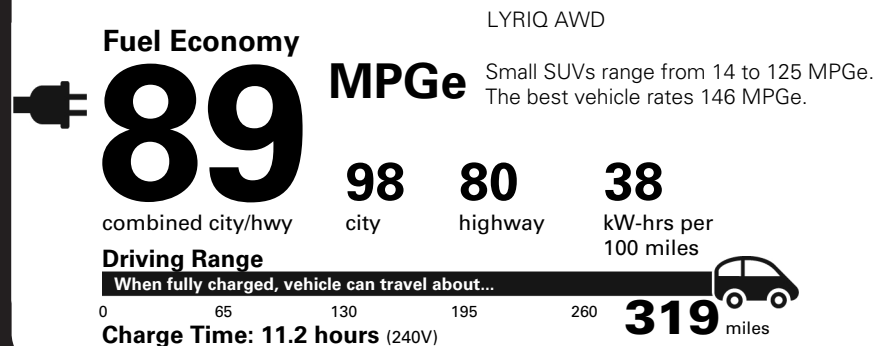

TOTAL OPTIONS	\$4,625.00
TOTAL VEHICLE & OPTIONS	\$64,325.00

Visit us at www.cadillac.com

DESTINATION CHARGE 1,495.00

TOTAL VEHICLE PRICE* \$65,820.00

EPA DOT Fuel Economy and Environment

Electric Vehicle

You save \$3,750 in fuel costs over 5 years compared to the average new vehicle.

Annual fuel COST \$950

Actual results will vary for many reasons, including driving conditions and how you drive and maintain your vehicle. The average new vehicle gets 29 MPG and costs \$8,500 to fuel over 5 years. Cost estimates are based on 15,000 miles per year at \$0.17 per kW-hr. MPGe is miles per gasoline gallon equivalent. Vehicle emissions are a significant cause of climate change and smog.